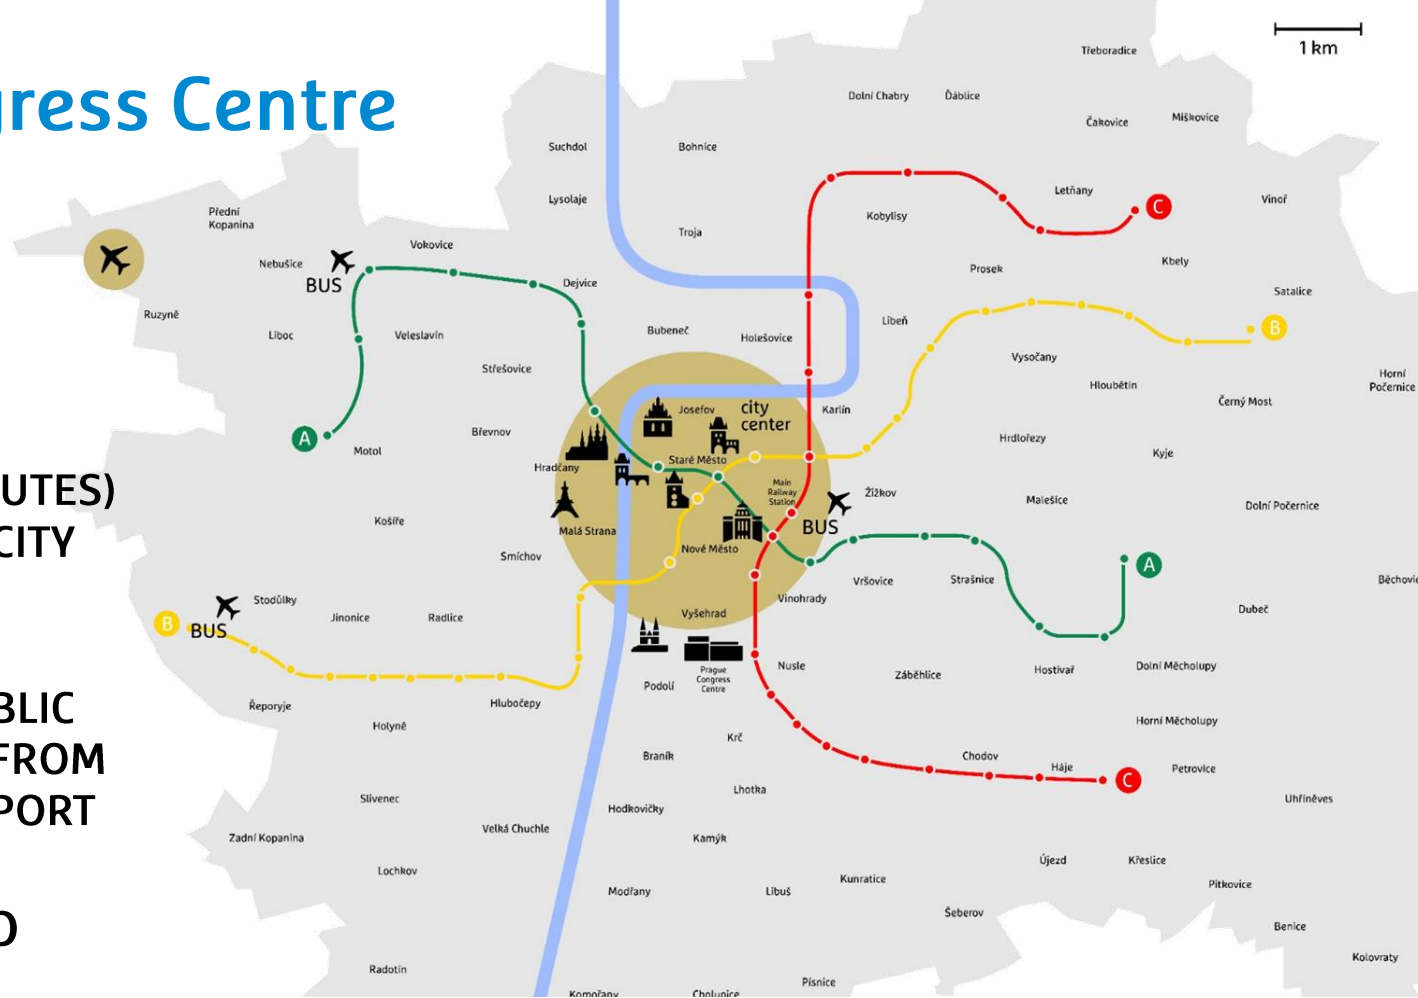

Prague Congress Centre

- LOCATED NEXT TO METRO STATION VYŠEHRAD
- TWO STOPS (4 MINUTES) FROM HISTORICAL CITY CENTRE
- 40 MINTUES BY PUBLIC TRANSPORTATION FROM INTERNATIONAL AIPORT
- LOCATED NEXT TO HISTORICAL SITE VYŠEHRAD

The Prague Congress Centre has a very central location just 2 metro stops from the historical heart of the city.