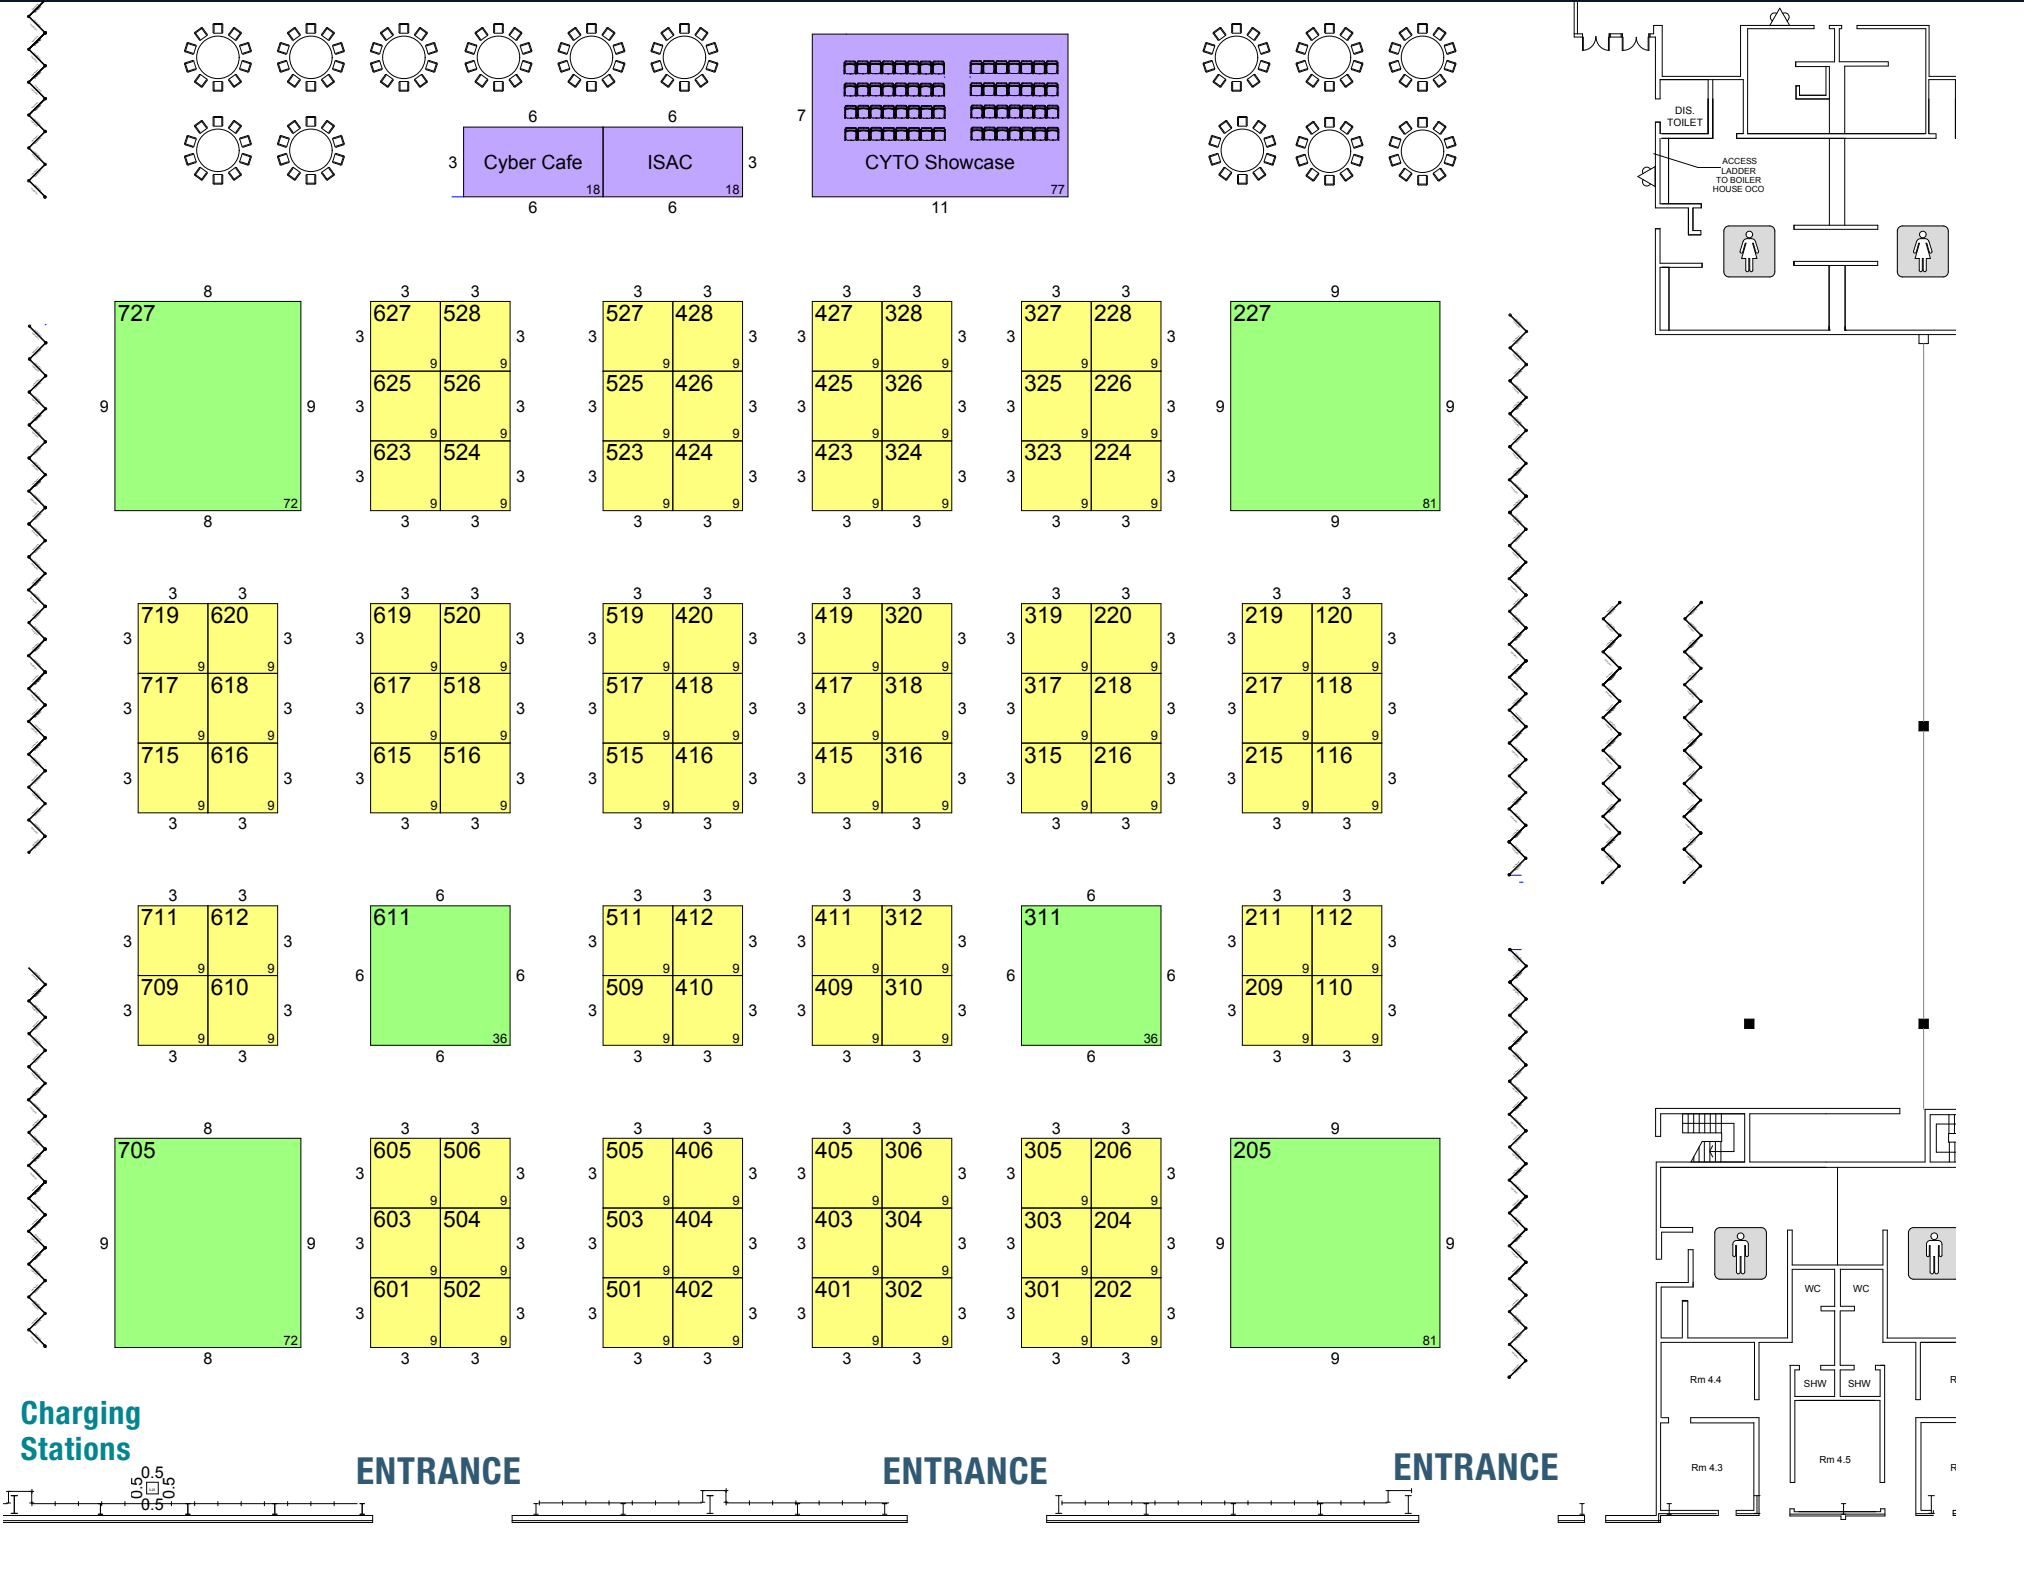

## Exhibits Open:

Saturday, June 27  
1800 – 2000

Sunday, June 28  
1130 – 1900

Monday, June 29  
1130 – 1900

Tuesday, June 30  
1130 – 1630

## Opening Reception in Exhibit Hall:

Saturday, June 27  
1830 – 1930

## Exhibit Tear-down:

Tuesday, June 30  
1630 – 2300  
Wednesday, July 1  
0800 – 1600

## Exhibit Space Fees:

9sqm (3m x 3m)  
Shell Scheme Stand – \$3,000 USD  
Island booths are available. Contact Exhibit Management for pricing.